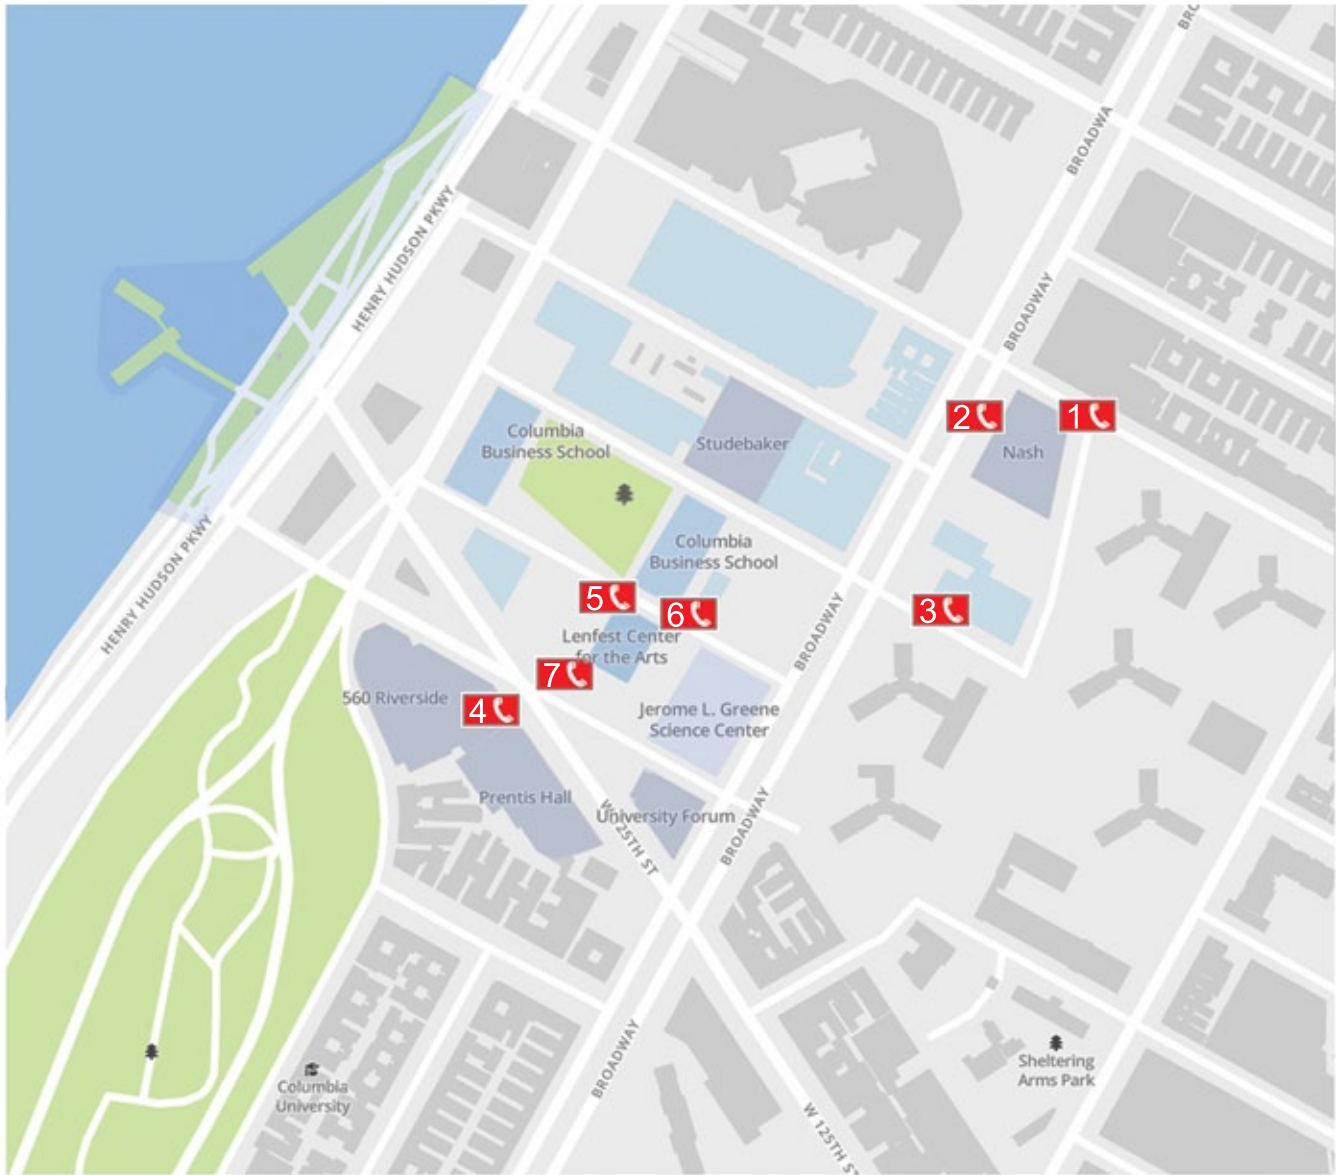

# Emergency Call Box Locations

## Emergency Call Box Location Addresses

- 1) 133rd Street and Old Broadway
- 2) 132rd Street and Broadway
- 3) 575 West 131st Street
- 4) Prentis
- 5) Lenfest Arts NW Corner
- 6) Lenfest Arts NE Corner
- 7) Lenfest Arts SW Corner