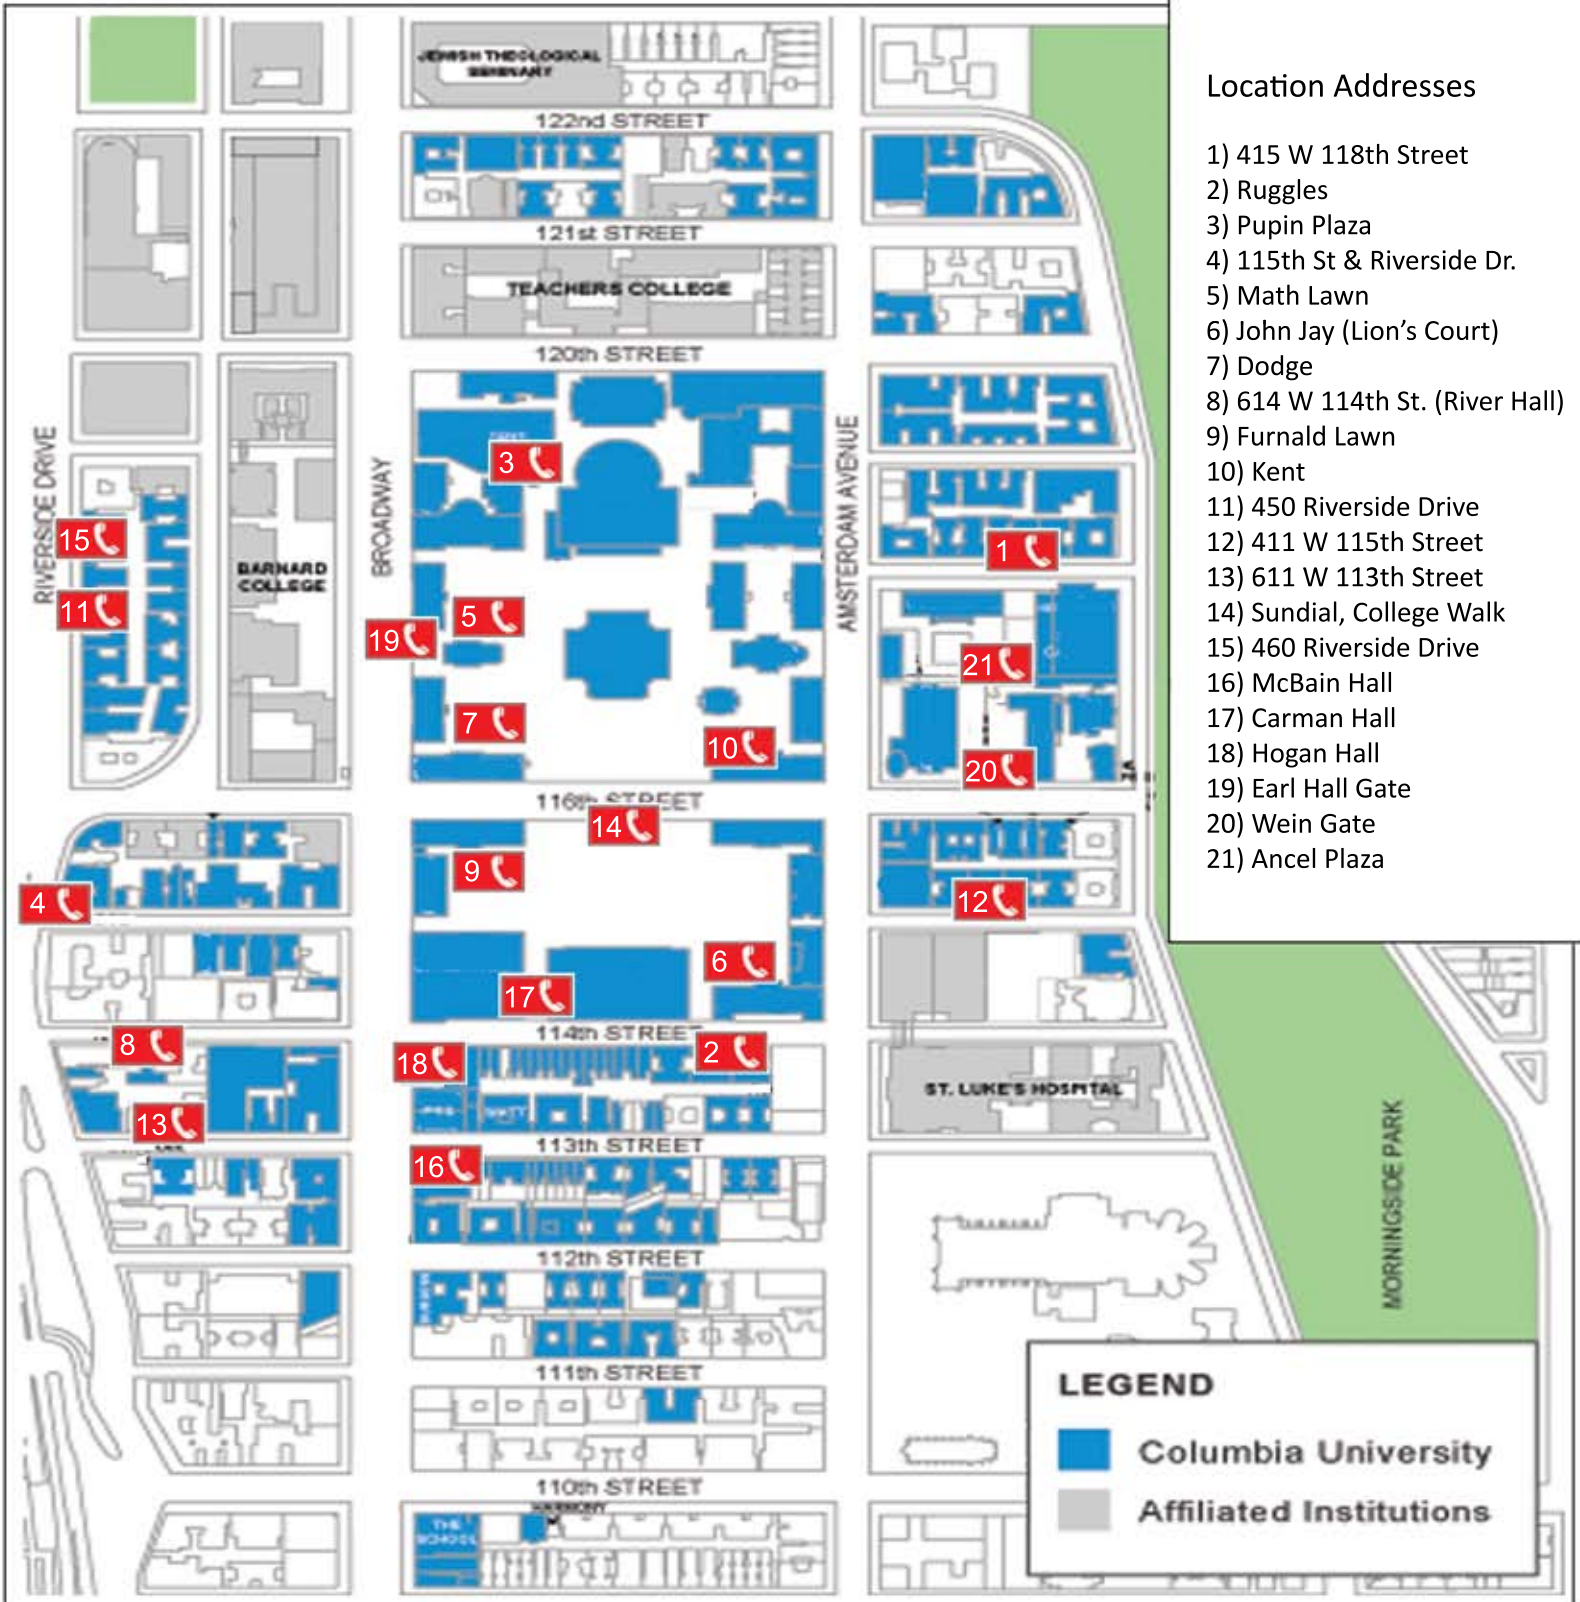

Emergency Call Box Locations

Location Addresses

- 1) 415 W 118th Street
- 2) Ruggles
- 3) Pupin Plaza
- 4) 115th St & Riverside Dr.
- 5) Math Lawn
- 6) John Jay (Lion's Court)
- 7) Dodge
- 8) 614 W 114th St. (River Hall)
- 9) Furnald Lawn
- 10) Kent
- 11) 450 Riverside Drive
- 12) 411 W 115th Street
- 13) 611 W 113th Street
- 14) Sundial, College Walk
- 15) 460 Riverside Drive
- 16) McBain Hall
- 17) Carman Hall
- 18) Hogan Hall
- 19) Earl Hall Gate
- 20) Wein Gate
- 21) Ancel Plaza

LEGEND

- Columbia University
- Affiliated Institutions